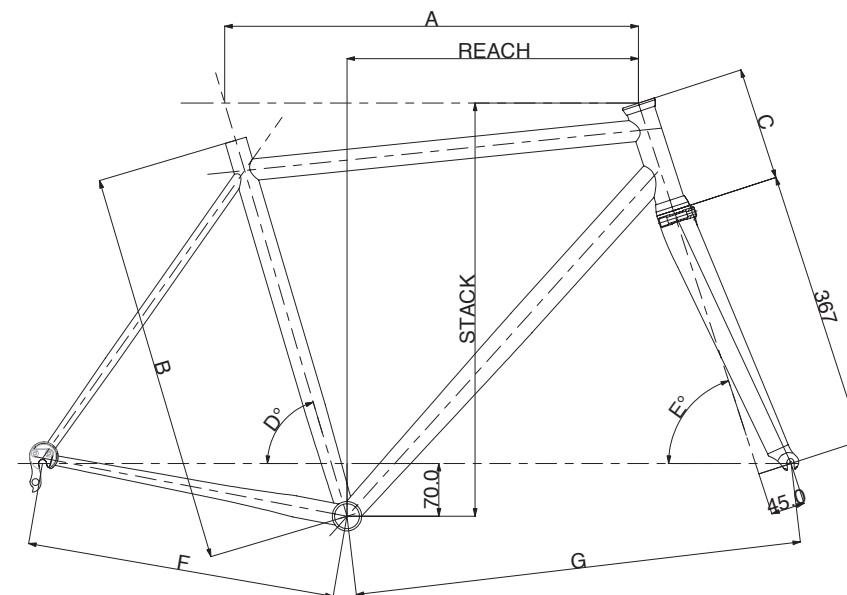

ZERO 25

Dedacciai Steel 25th anniversary tubeset	Frame weight 1.550 g (size M)	Six sizes XS, S, M, L, XL, XXL
Bottom bracket BSA	Inner cables routing, Di2/ eps compatibility on demand	Seatpost 27,2 mm
Carbon monocoque F-14 fork weight 320 g	Standard headtube 1"1/8 with integrated headset MSS118	

Refer. design	SIZE					
	XS	S	M	L	XL	XXL
A	500	515	540	555	570	585
B	470	490	520	540	560	580
C	115	125	150	165	185	200
D	74°	74°	73.5°	73.5°	73.5°	73.5°
E	71.5°	72°	72°	72°	72°	72°
F	407	407	410	410	413	413
G	553	564	585	600	615	631
REACH	353	365	378	388	397	408
STACK	513	524	548	562	581	596